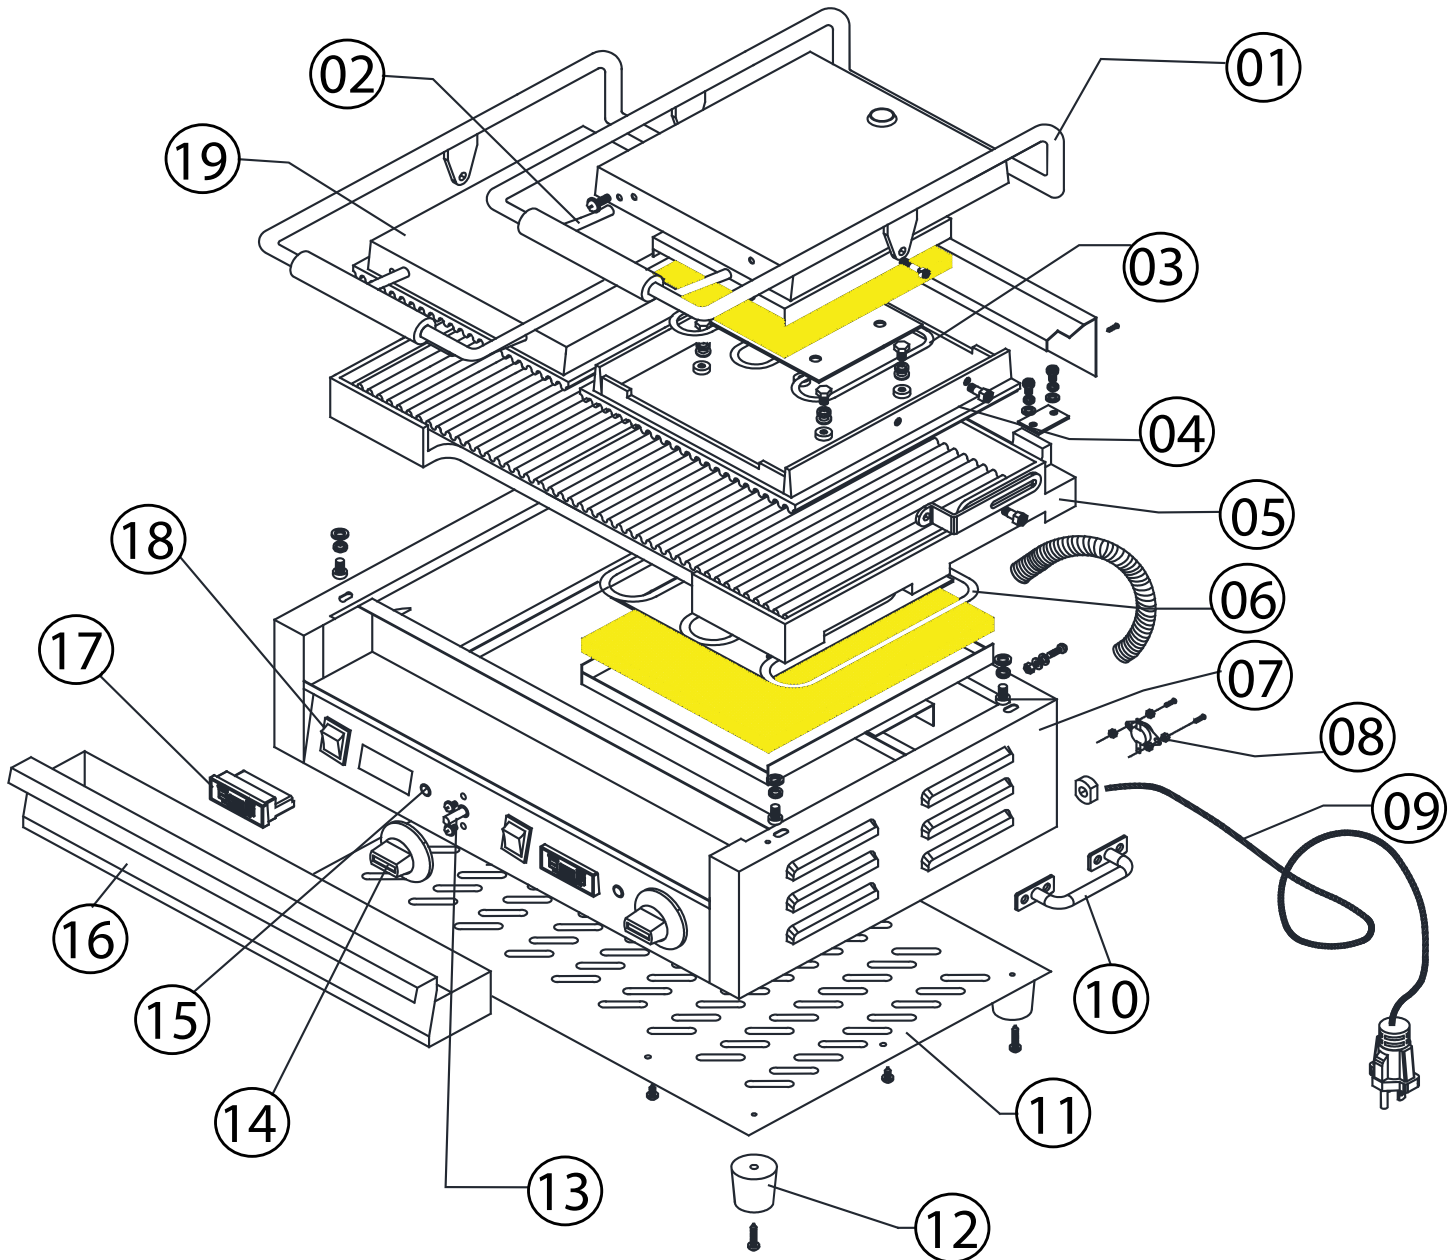

Parts Breakdown

Model PG-CN-0711-RT 42914

Parts Breakdown

Model PG-CN-0711-RT 42914

Item No.	Description	Position	Item No.	Description	Position	Item No.	Description	Position
20337	Big Handle for 42914	1	20344	Thermo Cut Out for 42914	8	20349	Indicator Light for 42914	15
20338	Small Handle for 42914	2	20345	Plug and Lead for 42914	9	20350	Oil Tray for 42914	16
20339	Top Element for 42914	3	73069	Handle for 42914	10	73070	Timer for 42914	17
73064	Top Cast Iron for 42914	4	73066	Bottom for 42914	11	20351	On / Off Switch for 42914	18
73065	Bottom Cast Iron for 42914	5	20317	Foot for 42914	12	26023	Double Panini Top Cover for 42914	19
20342	Bottom Element for 42914	6	20347	Thermostat for 42914	13			
20343	Body for 42914	7	20315	Old Style Dial for 42914	14			